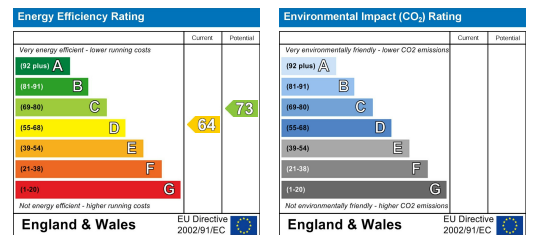

HERITAGE

ESTATE AGENCY & PROPERTY MANAGEMENT

VIEWING By appointment through 'Heritage'

Tel: (0121) 443 5900

Fax: (0121) 443 5901

E-mail:- info@heritage-estates.co.uk

Website:- www.heritage-estates.co.uk

Our opening times are:-

Monday - Friday 9.00am - 5.30pm

Saturdays - 9.30am - 4.00pm

Appointments outside these hours can be arranged and you should not hesitate to contact us should this be required.

LETTINGS AND PROPERTY MANAGEMENT If you would like to rent your property out or are looking for a property to rent, please request further information from our Lettings Department.

www.heritage-estates.co.uk